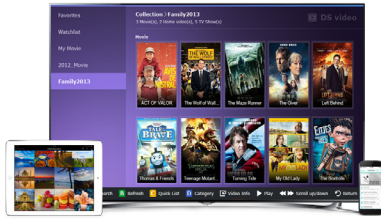

### 4K Ultra HD multimedia library

*Real-time H.265/H.264 4K video transcoding provides hassle-free and high-quality video playback among various devices.*

DS620slim features real-time transcoding for up to **2 channels of H.264/H.265 4K videos** at the same time, bringing more powerful support to the latest multimedia formats and contents. With **Video Station**, you can organize your personal digital video library based on media information, and watch 4K Ultra HD movies and films. **Audio Station** comes with Internet radio and supports lossless audio formats, providing music playback via DLNA and AirPlay®-compliant devices. The intuitive design of **Photo Station** allows professional photographers to effortlessly organize photos into customized categories or smart albums, and share them to social networks within a few clicks. Serving as a brand-new photo solution designed for personal and home use, **Synology Moments** promises users a modern browsing experience by offering mobile photo backup, photo sharing, image recognition, similar photo detection, auto-editing functions such as color correction and angle adjustments, and AI selection of the top photos.